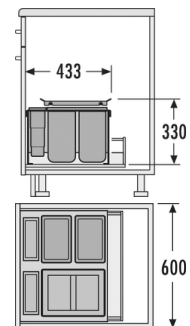

XXL

Hailo AS XXL 600
18/D/8,5/8,5/P/P

3630601

GTIN: 4007126363053

For cabinets with drawer, from 600 mm width

INSET

3 BUCKET

35 l

TOTAL

FOR CABINET WIDTH:

60 cm

DESCRIPTION

- Cleanders basket: 2 x 4,1 l, grey

SPECIFICATIONS

Type of installation Inset	yes
Cabinet-width min. (cm)	60
Cabinet-width max. (cm)	60
Suitable for cabinet width (cm)	60
Nominal drawer-depth (mm) ≥	500
Installation inside available drawer	yes
Side-wall thickness (mm)	16 - 19 mm
Product dimensions (DxH) (mm)	433 x 330
Packing dimensions (WxDxH) (mm)	455 x 315 x 580
Number of bins	3
Lid	Sheet metal system Lid + Lid for 18 l
Capacity (l)	1 x 18 + 2 x 8,5
Total volume (l)	35

SKETCHES

Color metal parts	silver-coloured
Color plastic parts	grey
Weight incl. packing (kg)	9,5