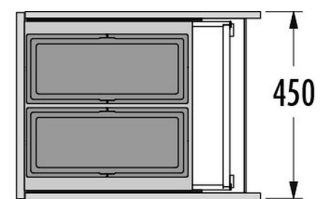

HAILO AS Triple XL 450 18/18

3631491

GTIN: 4007126364340

For cabinets with pull-out shelf from 450 mm width

INSET

2 BUCKET

36 L

TOTAL

Suitable for cabinet width (cm)

45

- For any common standard drawers in boxed kitchen- and sink-cabinets with side wall thicknesses from 16 mm thru 19 mm
- Easiest installation by means of 4 screws onto drawer-bottom and 2 screws onto front-panel
- side-parts of "Triple XL" box cover the various railing-bars or sides of different drawer-types of any common European brand

Specifications

Type of installation Inset	✓
Cabinet-width min. (cm)	45
Cabinet-width max. (cm)	45
Suitable for cabinet width (cm)	45
Nominal drawer-depth (mm) ≥	420
Installation inside available drawer	✓
Product dimensions (DxH) (mm)	400 x 402
Packing dimensions (WxDxH) (mm)	425 x 220 x 500
Number of bins	2
Lid	Sheet metal system Lid
Capacity (l)	2 x 18
Total volume (l)	36