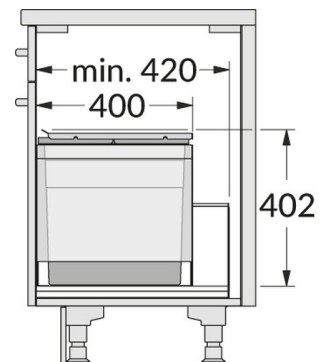

HAILO AS Triple XL 450 18/18

3631491

GTIN: 4007126364340

For cabinets with pull-out shelf from 450 mm width

INSET

2 BUCKET

36 L

TOTAL

Suitable for cabinet width (cm)

45

- For any common standard drawers in boxed kitchen- and sink-cabinets with side wall thicknesses from 16 mm thru 19 mm
- Easiest installation by means of 4 screws onto drawer-bottom and 2 screws onto front-panel
- side-parts of "Triple XL" box cover the various railing-bars or sides of different drawer-types of any common European brand

Specifications

Type of installation Inset	✓
Cabinet-width min. (cm)	45
Cabinet-width max. (cm)	45
Suitable for cabinet width (cm)	45
Nominal drawer-depth (mm) ≥	420
Installation inside available drawer	✓
Product dimensions (DxH) (mm)	400 x 402
Packing dimensions (WxDxH) (mm)	425 x 220 x 500
Number of bins	2
Lid	Sheet metal system Lid
Capacity (l)	2 x 18
Total volume (l)	36

PRODUCT SPECIFICATION SHEET

Color metal parts	dark grey
Color plastic parts	dark grey
Weight incl. packing (kg)	8,1