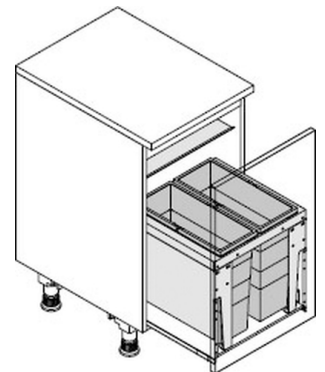

HAILO AS Triple XL 450 18/18

3631491

GTIN: 4007126364340

For cabinets with pull-out shelf from 450 mm width

INSET

2 BUCKET

36 L

TOTAL

Suitable for cabinet width (cm)

45

- For any common standard drawers in boxed kitchen- and sink-cabinets with side wall thicknesses from 16 mm thru 19 mm
- Easiest installation by means of 4 screws onto drawer-bottom and 2 screws onto front-panel
- side-parts of "Triple XL" box cover the various railing-bars or sides of different drawer-types of any common European brand

Specifications

Type of installation Inset	✓
Cabinet-width min. (cm)	45
Cabinet-width max. (cm)	45
Suitable for cabinet width (cm)	45
Nominal drawer-depth (mm) ≥	420
Installation inside available drawer	✓
Product dimensions (DxH) (mm)	400 x 402
Packing dimensions (WxDxH) (mm)	425 x 220 x 500
Number of bins	2
Lid	Sheet metal system Lid
Capacity (l)	2 x 18
Total volume (l)	36

PRODUCT SPECIFICATION SHEET

Color metal parts	dark grey
Color plastic parts	dark grey
Weight incl. packing (kg)	8,1