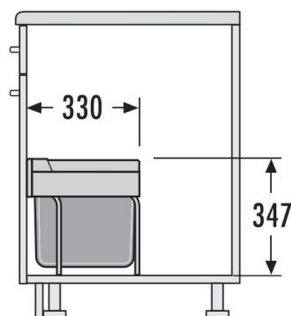

HAILO AS Raumspar Tandem S 12/8/8/D dark grey

3644911

GTIN: 400712630280 9

For hinged door cabinets from 500 mm width

SWING

3 BUCKET

28 L

TOTAL

Suitable for cabinet width (cm)
50, 60

- Practical storage area integrated in the lid

Specifications

Type of installation	Swing	✓
Cabinet-width min. (cm)	50	
Cabinet-width max. (cm)	60	
Suitable for cabinet width (cm)	50, 60	
available Cabinet-depth min. (mm)	330	
Bottom-mounted		✓
Slides	Full-extension	
Product dimensions (WxDxH) (mm)	434 x 330 x 347	
Packing dimensions (WxDxH) (mm)	490 x 360 x 360	
Number of bins	3	
Lid	1 Lid for 8 l	
Capacity (l)	1 x 12 + 2 x 8	
Total volume (l)	28	
Color metal parts	dark grey	

PRODUCT SPECIFICATION SHEET

Color plastic parts	dark grey
---------------------	-----------

Weight incl. packing (kg)	5
---------------------------	---
