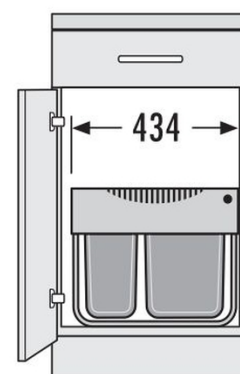

HAILO AS Raumspar Tandem S 12/8/8/D dark grey

3644911

GTIN: 400712630280 9

For hinged door cabinets from 500 mm width

SWING

3 BUCKET

28 L

TOTAL

Suitable for cabinet width (cm)
50, 60

- Practical storage area integrated in the lid

Specifications

Type of installation	Swing	✓
Cabinet-width min. (cm)	50	
Cabinet-width max. (cm)	60	
Suitable for cabinet width (cm)	50, 60	
available Cabinet-depth min. (mm)	330	
Bottom-mounted		✓
Slides	Full-extension	
Product dimensions (WxDxH) (mm)	434 x 330 x 347	
Packing dimensions (WxDxH) (mm)	490 x 360 x 360	
Number of bins	3	
Lid	1 Lid for 8 l	
Capacity (l)	1 x 12 + 2 x 8	
Total volume (l)	28	
Color metal parts	dark grey	

PRODUCT SPECIFICATION SHEET

Color plastic parts	dark grey
---------------------	-----------

Weight incl. packing (kg)	5
---------------------------	---
