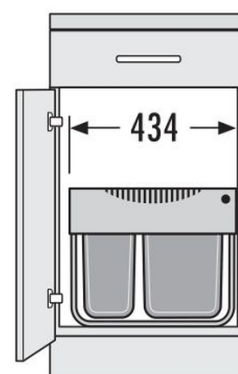

## HAILO AS Raumspar Tandem S 18/12 dark grey

**3644901**

GTIN: 4007126302793

For hinged door cabinets from 500 mm width

SWING

2 BUCKET

**30 L**

TOTAL

Suitable for cabinet width (cm)

50, 60

Practical storage area integrated in the lid

### Specifications

Type of installation	Swing	✓
Cabinet-width min. (cm)	50	
Cabinet-width max. (cm)	50	
Suitable for cabinet width (cm)	50, 60	
available Cabinet-depth min. (mm)	330	
Bottom-mounted		✓
Slides	Full-extension	
Product dimensions (WxDxH) (mm)	434 x 330 x 347	
Packing dimensions (WxDxH) (mm)	490 x 360 x 360	
Number of bins	2	
Capacity (l)	1x 18 + 1x 12	
Total volume (l)	30	
Color metal parts	dark grey	

# PRODUCT SPECIFICATION SHEET

---

Color plastic parts	dark grey
---------------------	-----------

---

Weight incl. packing (kg)	5
---------------------------	---

---