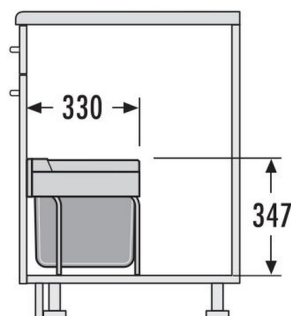

## HAILO AS Raumspar Tandem S 18/12 dark grey

**3644901**

GTIN: 4007126302793

For hinged door cabinets from 500 mm width

SWING

2 BUCKET

**30 L**

TOTAL

Suitable for cabinet width (cm)

50, 60

Practical storage area integrated in the lid

### Specifications

Type of installation	Swing	✓
Cabinet-width min. (cm)	50	
Cabinet-width max. (cm)	50	
Suitable for cabinet width (cm)	50, 60	
available Cabinet-depth min. (mm)	330	
Bottom-mounted		✓
Slides	Full-extension	
Product dimensions (WxDxH) (mm)	434 x 330 x 347	
Packing dimensions (WxDxH) (mm)	490 x 360 x 360	
Number of bins	2	
Capacity (l)	1x 18 + 1x 12	
Total volume (l)	30	
Color metal parts	dark grey	

# PRODUCT SPECIFICATION SHEET

---

Color plastic parts	dark grey
---------------------	-----------

---

Weight incl. packing (kg)	5
---------------------------	---

---