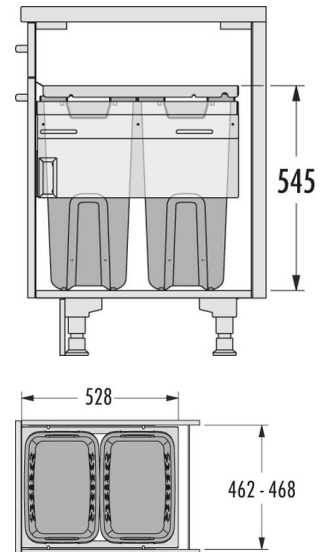

# HAILO Laundry Carrier 500 dark grey

**3270851**

GTIN: 400712630518 3

For 50 cm wide base-cabinets

SLIDE

2 BUCKET

**66 L**

TOTAL

Suitable for cabinet width (cm)  
50

## Specifications

Type of installation	Slide	✓
Cabinet-width min. (cm)		50
Cabinet-width max. (cm)		50
Suitable for cabinet width (cm)		50
Sidewall mounted		✓
Slides	covered, dampened slides with self-closing device with fully synchronized over-travel	
Side-wall thickness (mm)	16 - 19 mm (self-adjusting)	
Product dimensions (WxDxH) (mm)	462-468 x 528 x 545	
Packing dimensions (WxDxH) (mm)	490 x 320 x 620	
System-depth (mm)	528	
Number of bins	2	
Capacity (l)	2 x 33	
Total volume (l)	66	
Color metal parts	dark grey	
Color plastic parts	white	

# PRODUCT SPECIFICATION SHEET

---

Weight incl. packing (kg)

13,3

---