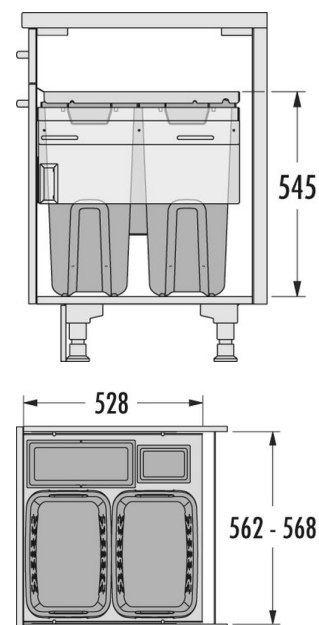

HAILO Laundry Carrier 600 dark grey

3270831

GTIN: 4007126302717

For 60 cm wide base-cabinets

SLIDE

4 BUCKET

80 L

TOTAL

Suitable for cabinet width (cm)
60

Specifications

Type of installation	Slide	✓
Cabinet-width min. (cm)		60
Cabinet-width max. (cm)		60
Suitable for cabinet width (cm)		60
Sidewall mounted		✓
Slides	covered, dampened slides with self-closing device with fully synchronized over-travel	
Side-wall thickness (mm)	16 - 19 mm (self-adjusting)	
Product dimensions (WxDxH) (mm)	562-568 x 528 x 545	
Packing dimensions (WxDxH) (mm)	590 x 325 x 620	
System-depth (mm)	528	
Number of bins	4	
Lid	1 x Lid 12 l	
Capacity (l)	2 x 33 + 1 x 12 + 1 x 2,5	
Total volume (l)	80	
Color metal parts	dark grey	

PRODUCT SPECIFICATION SHEET

Color plastic parts	white
---------------------	-------

Weight incl. packing (kg)	15,5
---------------------------	------
