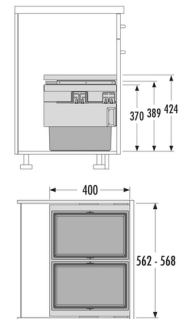

CARGO SYNCHRO

Hailo AS Cargo Synchro 600
28/28

3608621

GTIN: 4007126368317

For front-mount-door cabinets of 600 mm width

SLIDE

2 BUCKET

56 l

TOTAL

FOR CABINET WIDTH:

60 cm

SPECIFICATIONS

Type of installation Slide	yes
Cabinet-width min. (cm)	60
Cabinet-width max. (cm)	60
Suitable for cabinet width (cm)	60
available Cabinet-depth min. (mm)	405
Sidewall mounted	yes
Slides	covered, dampened slides with self-closing device with fully synchronized over-travel
Side-wall thickness (mm)	16-19
Product dimensions (WxDxH) (mm)	562-568 x 400 x 424
Packing dimensions (WxDxH) (mm)	575 x 340 x 480
System-depth (mm)	400
Lid	Pullout metal/plastic system lid, with anti-slip rubber mat
Number of bins	2
Total volume (l)	56
Color metal parts	dark grey

SKETCHES

Color plastic parts dark grey

Weight incl. packing (kg) 11,8
