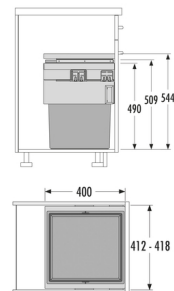

CARGO SYNCHRO

Hailo AS Cargo Synchro 450 55

3608461

GTIN: 4007126368355

For front-mount-door cabinets of 450 mm width

SLIDE

1 BUCKET

55 l

TOTAL

FOR CABINET WIDTH:

45 cm

SPECIFICATIONS

Type of installation	Slide	yes
Cabinet-width min. (cm)		45
Cabinet-width max. (cm)		45
Suitable for cabinet width (cm)		45
available Cabinet-depth min. (mm)		405
Sidewall mounted		yes
Slides		covered, dampened slides with self-closing device with fully synchronized over-travel
Side-wall thickness (mm)		16-19
Product dimensions (WxDxH) (mm)		412-418 x 400 x 544
Packing dimensions (WxDxH) (mm)		485 x 445 x 530
System-depth (mm)		400
Lid		Pullout metal/plastic system lid, with anti-slip rubber mat
Number of bins		1
Total volume (l)		55
Color metal parts		dark grey
Color plastic parts		dark grey

SKETCHES

Weight incl. packing (kg)

10,5
