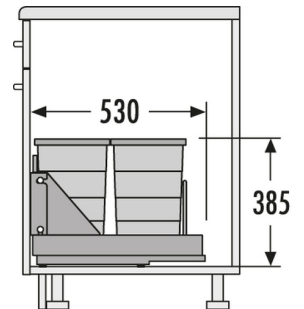

## HAILO AS Bottom Mount 400 24/D/24/D

**3616411**

GTIN: 4007126361790

For front-mount-door cabinets from 400 mm width and minimum 800 mm double-door cabinets

SLIDE

2 BUCKET

**48 L**

TOTAL

Suitable for cabinet width (cm)  
40

### Specifications

Type of installation	Slide	✓
Cabinet-width min. (cm)		40
Cabinet-width max. (cm)		40
Suitable for cabinet width (cm)		40
available Cabinet-depth min. (mm)		530
Bottom-mounted		✓
Front-mount		✓
Slides	dampened slides with self-closing device	
Product dimensions (WxDxH) (mm)	350 x 530 x 385	
Packing dimensions (WxDxH) (mm)	365 x 355 x 585	
System-depth (mm)	530	
Number of bins	2	
Lid	2 x lid for 24 l	
Capacity (l)	2 x 24	
Total volume (l)	48	
Color metal parts	silver-coloured	

# PRODUCT SPECIFICATION SHEET

---

Color plastic parts	light grey
---------------------	------------

---

Weight incl. packing (kg)	9,9
---------------------------	-----

---