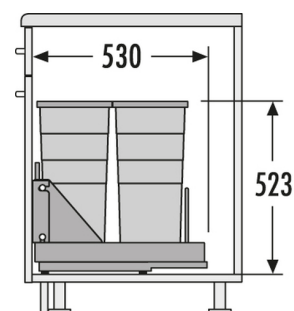

Hailo AS Bottom Mount 400 29/D/29/D

3616401

GTIN: 4007126361684

For front-mount-door cabinets from 400 mm width and minimum 800 mm double-door cabinets

SLIDE

2 BUCKET

58 L

TOTAL

Suitable for cabinet width (cm)

40

Specifications

Type of installation	Slide	✓
Cabinet-width min. (cm)		40
Cabinet-width max. (cm)		40
Suitable for cabinet width (cm)		40
available Cabinet-depth min. (mm)		530
Bottom-mounted		✓
Front-mount		✓
Slides	dampened slides with self-closing device	
Product dimensions (WxDxH) (mm)	350 x 530 x 523	
Packing dimensions (WxDxH) (mm)	365 x 355 x 585	
System-depth (mm)	530	
Number of bins	2	
Lid	2 x lid for 29 l	
Capacity (l)	2 x 29	
Total volume (l)	58	
Color metal parts	silver-coloured	

PRODUCT SPECIFICATION SHEET

Color plastic parts	light grey
---------------------	------------

Weight incl. packing (kg)	12
---------------------------	----
